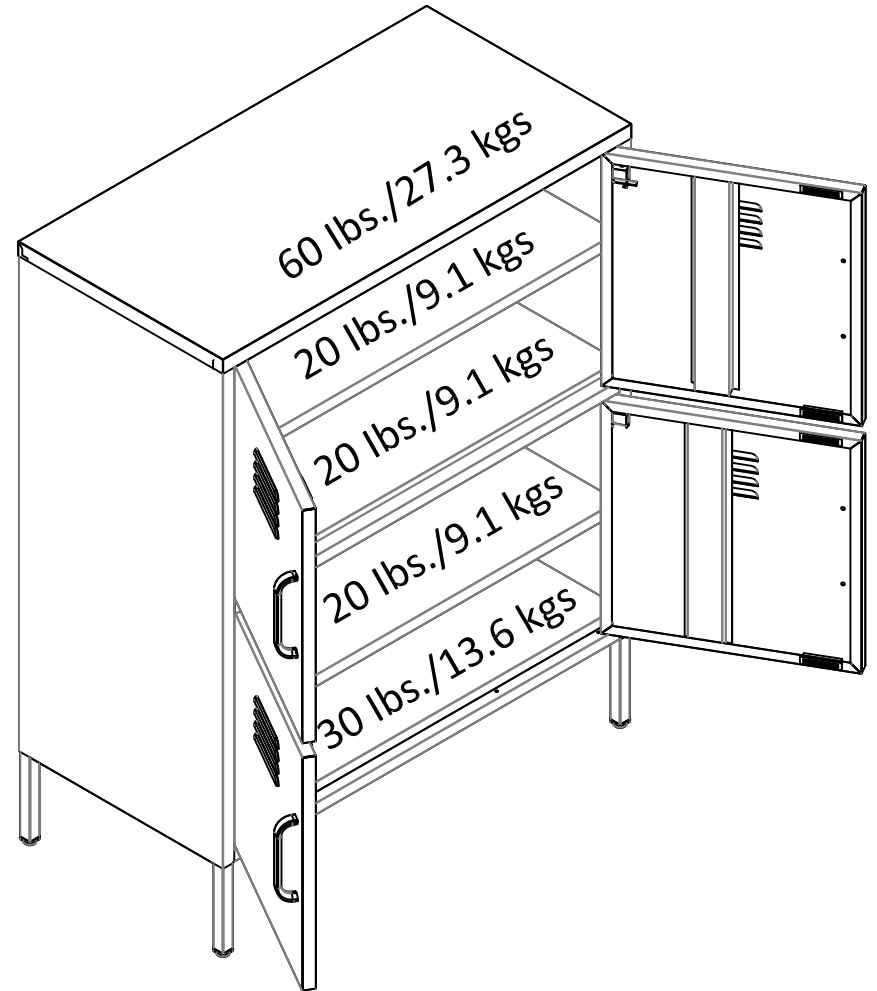

# 4 Door Cabinet

8821XXCOM

Wood Breakdown:  
Total Storage: 7.50 cubic feet

Overall Product Size:  
31.5"W x 15.75"D x 39.96"H  
80cm W x 40cm D x 101.5cm H

Maximum Weight Capacities  
Unit Weight: 41.04 lbs (23.2 kg)