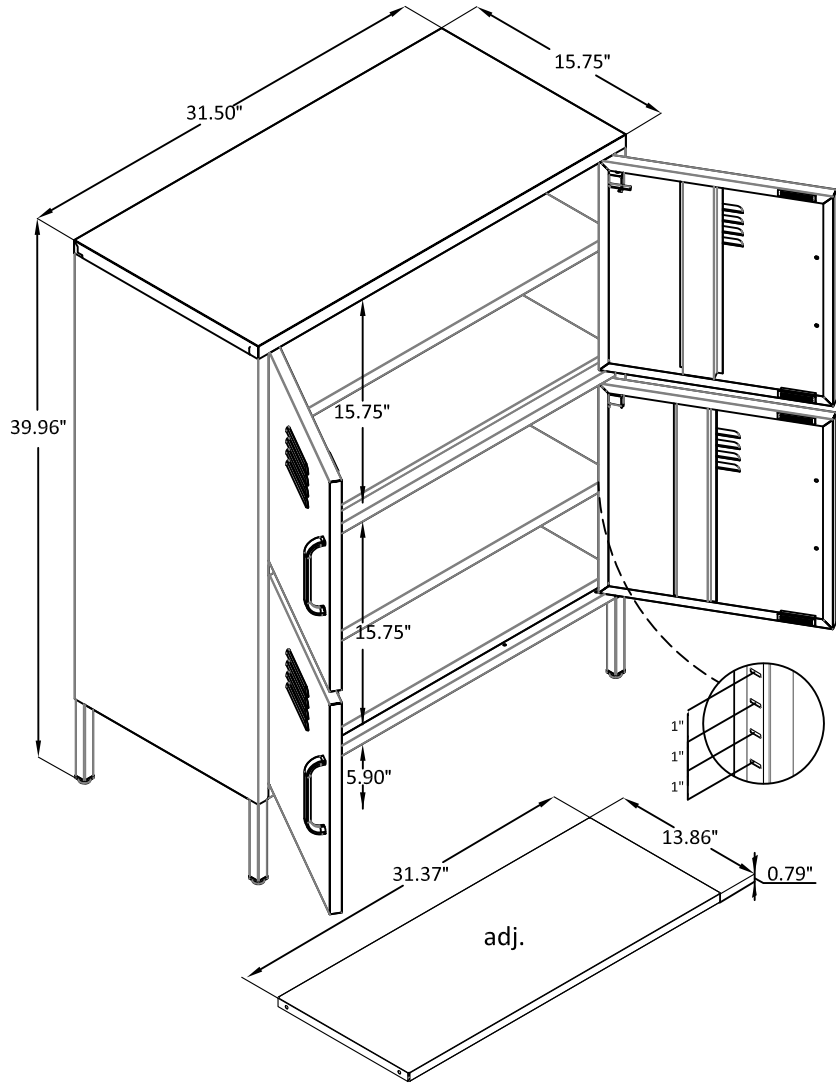

# 4 Door Cabinet

8821XXCOM

Wood Breakdown:  
Total Storage: 7.50 cubic feet

Overall Product Size:  
31.5"W x 15.75"D x 39.96"H  
80cm W x 40cm D x 101.5cm H

Maximum Weight Capacities  
Unit Weight: 41.04 lbs (23.2 kg)